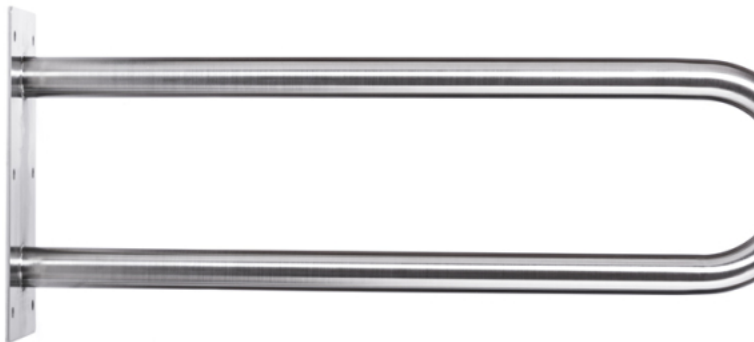

Fixed arched bar for disabled people 600 mm SN M

product cod: S32UU6SSNM

category: Categories > For disabled people

faneco

Manufacturer: Faneco

QR code:

Material: 316 AISI stainless steel
Finish: Satin
Bar shape: Arched
Bar length: 600 mm
Overall dimensions: Height 300 mm, length 600 mm, depth 100 mm
Pipe diameter: Ø 32
Support diameter: Ø 75
Steel thickness: 1,5 mm (pipe), 3 mm (support)
Steel elements connection type: Welding (TIG)
Maximum strength: 120 kg
Mounting: 6 screws to the wall
Diameter (holes for fixing screws): Ø 6,5
Screws: 6 stainless steel screws (5 mm x 60 mm)
Dowels: 6 nylon pins (8 mm x 50 mm)
Weight (1 piece): 2,1 kg
Individual packaging weight: 2,3 kg
Warranty: 2 years "door-to-door"