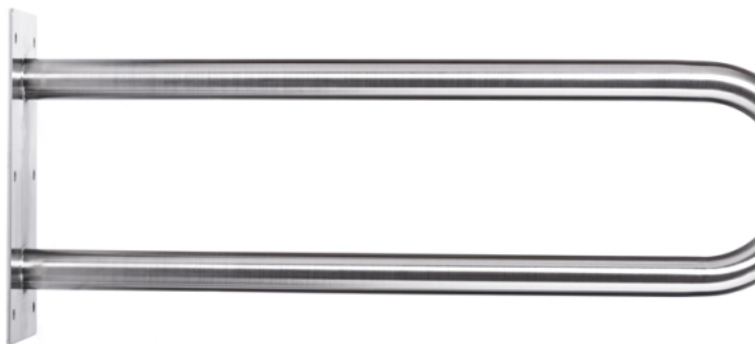

Fixed arched bar for disabled people 500 mm SN M

product cod: S32UU5SSNM

category: Categories > For disabled people

faneco

Manufacturer: Faneco

QR code:

Material: 316 AISI stainless steel
Finish: Satin
Bar shape: Arched
Bar length: 500 mm
Overall dimensions: Height 300 mm, length 500 mm, depth 100 mm
Pipe diameter: Ø 32
Steel thickness: 1,5 mm (pipe), 3 mm (support)
Steel elements connection type: Welding (TIG)
Maximum strength: 120 kg
Mounting: 6 screws to the wall
Diameter (holes for fixing screws): Ø 6,5
Screws: 6 stainless steel screws (5 mm x 60 mm)
Dowels: 6 nylon pins (8 mm x 50 mm)
Weight (1 piece): 1,8 kg
Individual packaging weight: 2 kg
Warranty: 2 years "door-to-door"