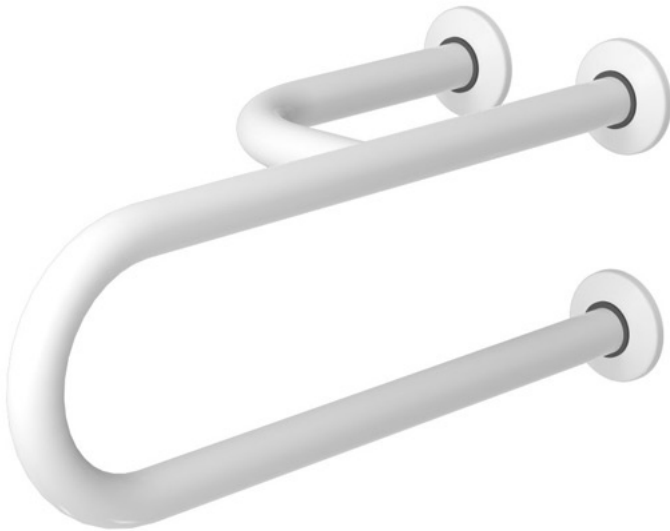

## Fixed bar three support points (left) 600 mm SW B

product cod: S32UUL6SWB

category: Categories > For disabled people

**faneco**

Manufacturer: Faneco

QR code:

Material: Carbon steel  
Finish: White epoxy  
Epoxy coating thickness: 70 $\mu$   
Position: Left  
Bar length: 600 mm (long arm), 330 mm (short arm)  
Overall dimensions: Height 150 mm, length 600 mm, depth 150 mm  
Pipe diameter:  $\varnothing$  32  
Support diameter:  $\varnothing$  75  
Rosette diameter:  $\varnothing$  76  
Steel thickness: 0,5 mm (rosette), 1,5 mm (pipe), 3 mm (support)  
Steel elements connection type: Welding (TIG)  
Maximum strength: 120 kg  
Support points: 3  
Mounting: 9 screws to wall  
Diameter (holes for fixing screws):  $\varnothing$  6,5  
Screws: 9 stainless steel screws (6 mm x 60 mm)  
Dowels: 9 nylon pins (10 mm x 60 mm)

Weight (1 piece): 2,5 kg  
Individual packaging weight: 2,7 kg  
Warranty: 2 years "door-to-door"