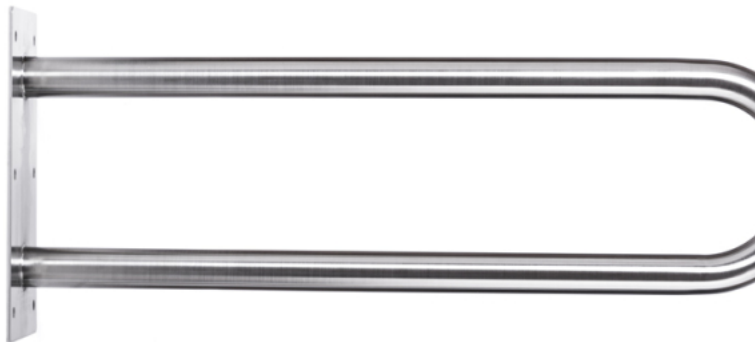

Fixed arched bar for disabled people 600 mm SN M

product cod: S32UU6SSNM

category: Categories > For disabled people

faneco

Manufacturer: Faneco

QR code:

Material: 316 AISI stainless steel
Finish: Satin
Bar shape: Arched
Bar length: 600 mm
Overall dimensions: Height 300 mm, length 600 mm, depth 100 mm
Pipe diameter: Ø 32
Support diameter: Ø 75
Steel thickness: 1,5 mm (pipe), 3 mm (support)
Steel elements connection type: Welding (TIG)
Maximum strength: 120 kg
Mounting: 6 screws to the wall
Diameter (holes for fixing screws): Ø 6,5
Screws: 6 stainless steel screws (5 mm x 60 mm)
Dowels: 6 nylon pins (8 mm x 50 mm)
Weight (1 piece): 2,1 kg
Individual packaging weight: 2,3 kg
Warranty: 2 years "door-to-door"