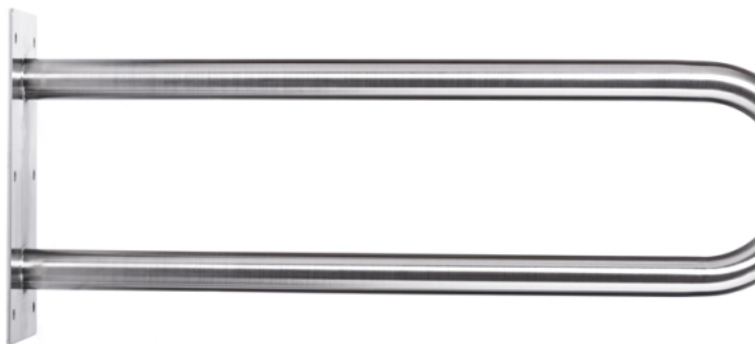

## Fixed arched bar for disabled people 500 mm SN M

product cod: S32UU5SSNM

category: Categories > For disabled people

**faneco**

Manufacturer: Faneco

QR code:

Material: 316 AISI stainless steel  
Finish: Satin  
Bar shape: Arched  
Bar length: 500 mm  
Overall dimensions: Height 300 mm, length 500 mm, depth 100 mm  
Pipe diameter: Ø 32  
Steel thickness: 1,5 mm (pipe), 3 mm (support)  
Steel elements connection type: Welding (TIG)  
Maximum strength: 120 kg  
Mounting: 6 screws to the wall  
Diameter (holes for fixing screws): Ø 6,5  
Screws: 6 stainless steel screws (5 mm x 60 mm)  
Dowels: 6 nylon pins (8 mm x 50 mm)  
Weight (1 piece): 1,8 kg  
Individual packaging weight: 2 kg  
Warranty: 2 years "door-to-door"